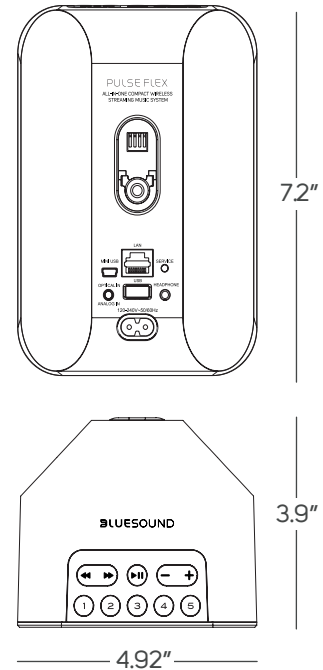

### Dimensions (Product):

125 x 183 x 100mm (W x H x D)  
4.92 x 7.2 x 3.9 in (W x H x D)\*

**Weight:** 1.23kg/2.71lb

### Dimensions (Shipping, Single Unit):

183 x 183 x 230mm (W x H x D)  
7.2 x 7.2 x 9.06 in (W x H x D)\*

**Weight:** 1.95kg/4.29lb